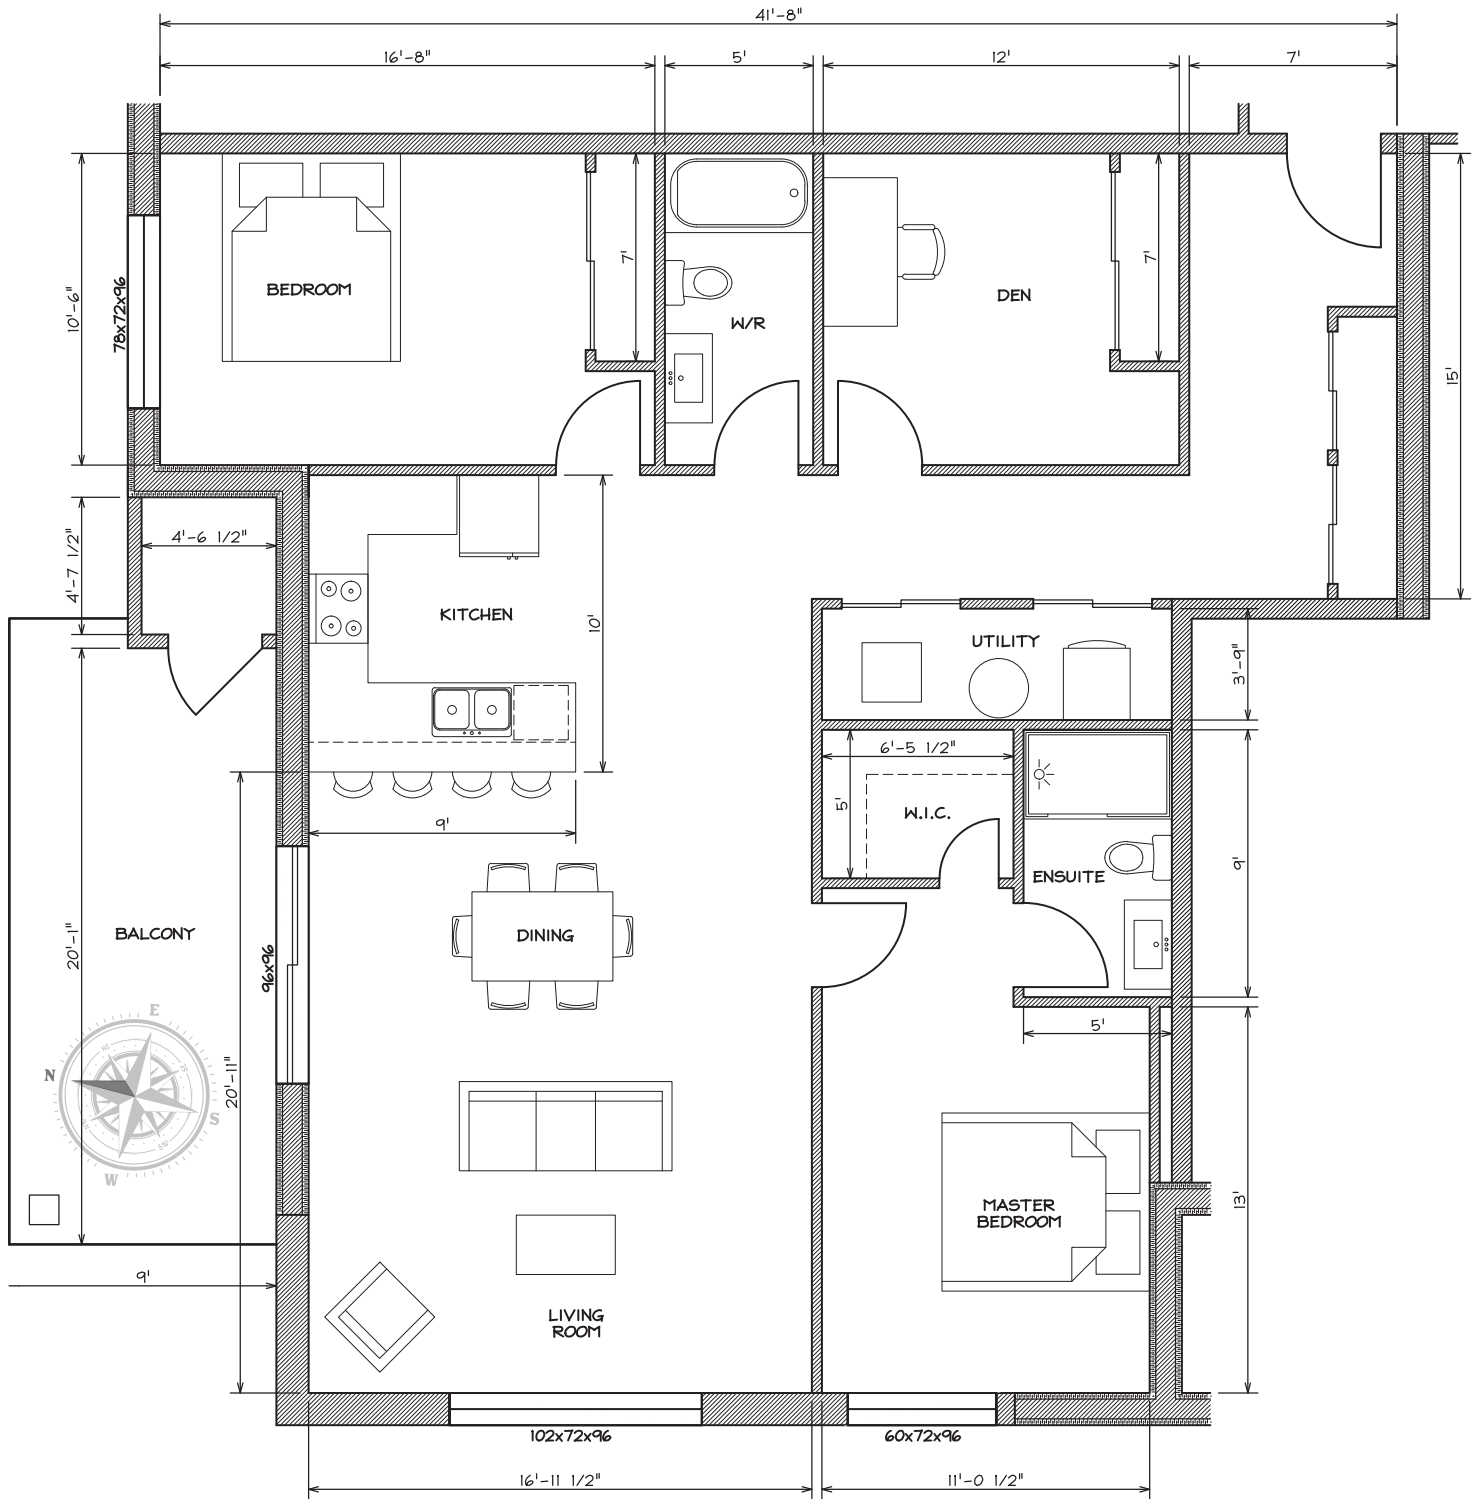

LEVEL 3 | SUITE 303 | 1,423 SF.

2 BEDROOMS
2 BATHROOMS(ENSUITE)
1 DEN

MODERN CHEF'S KITCHEN
BALCONY 180 SF.

96" X 96" PATIO DOOR
{S/SW} EXPOSURE