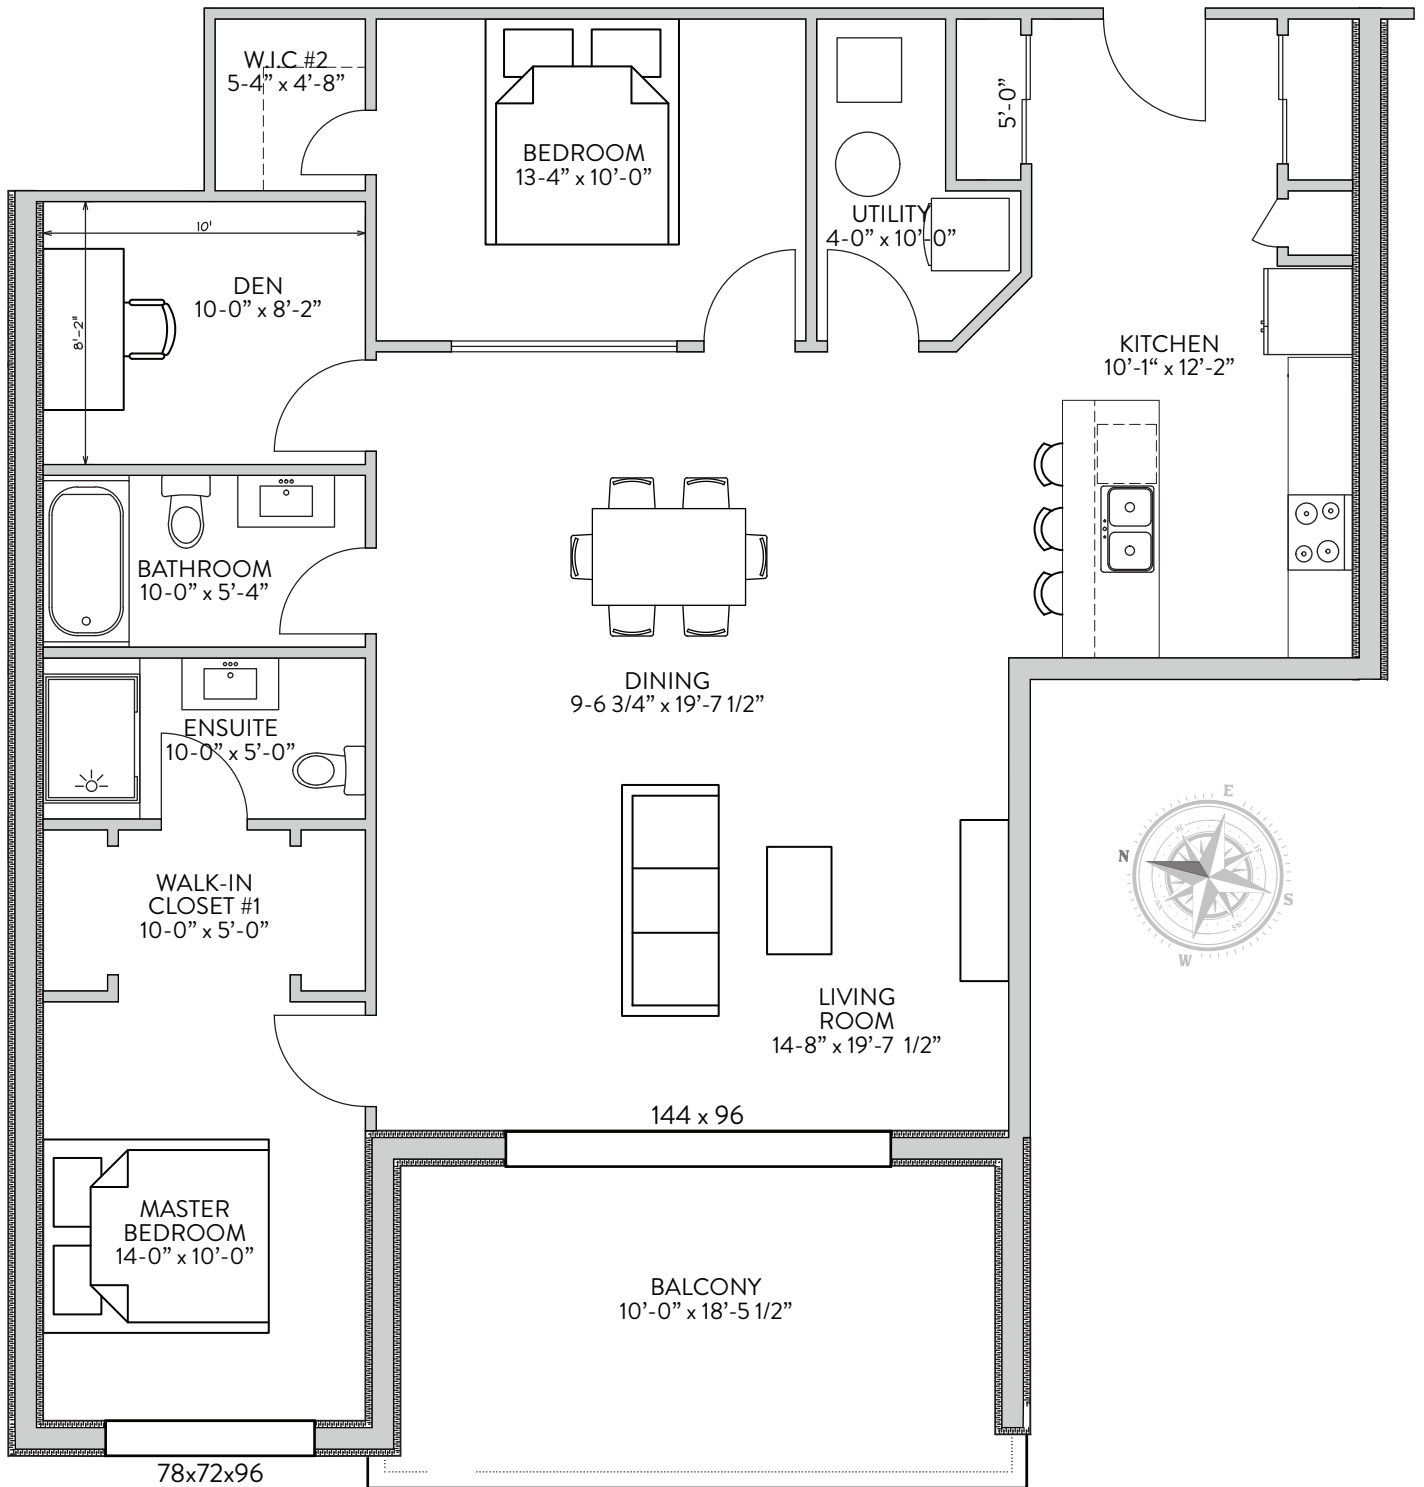

LEVEL 1, 2 & 3 | SUITES 107, 207 & 307 | 1,305 SF.

2 BEDROOMS
2 BATHROOMS(ENSUITE)
1 DEN

MODERN CHEF'S KITCHEN
BALCONY 180 SF.

96" X 96" PATIO DOOR
{W/NW} EXPOSURE