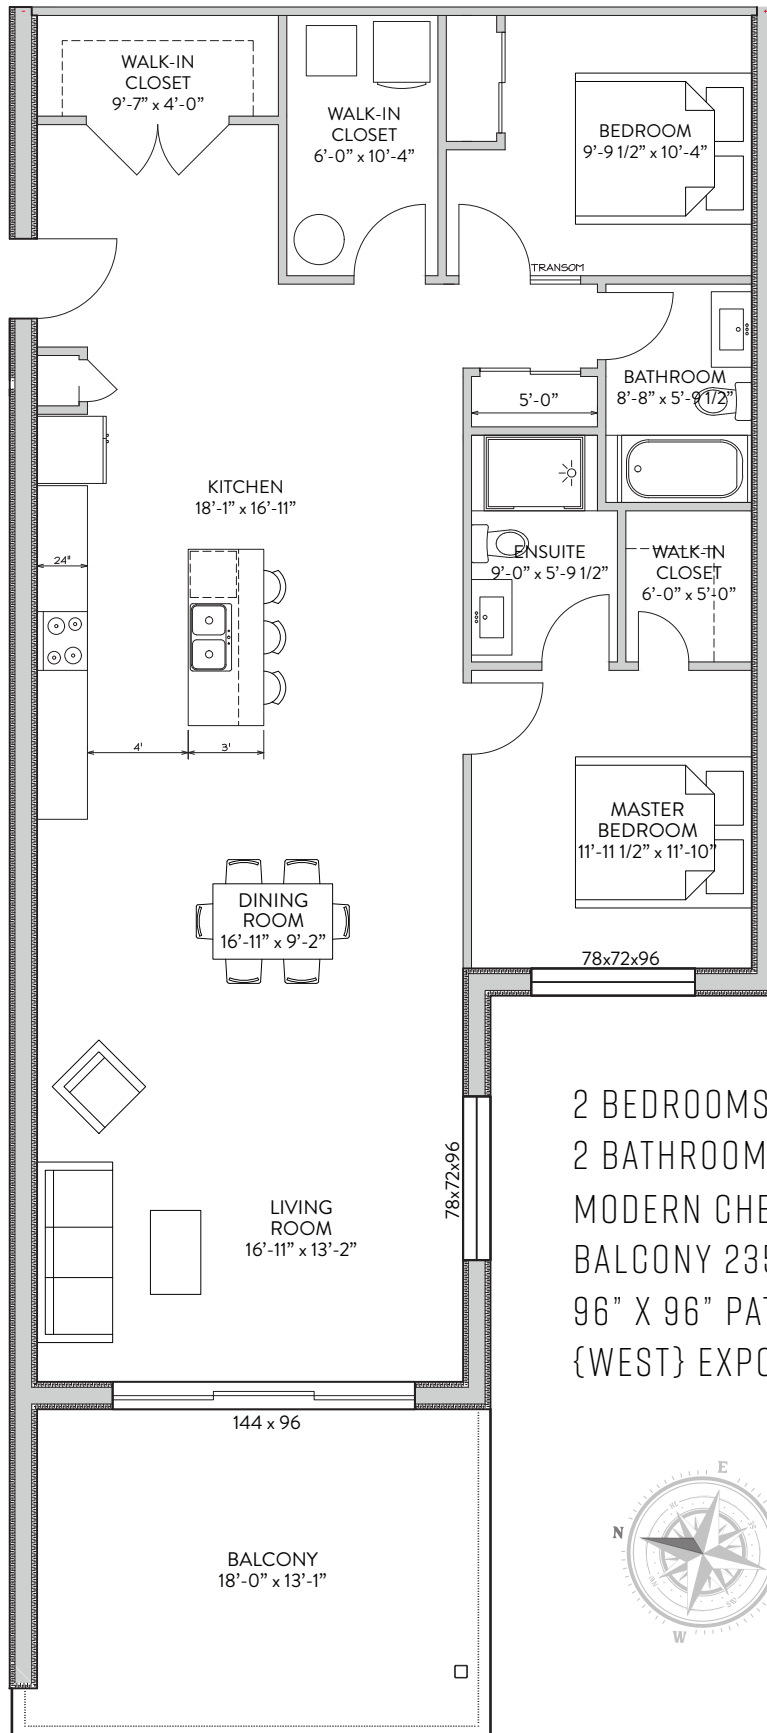

LEVEL 3 | SUITE 306 | 1,351 SF.

2 BEDROOMS
 2 BATHROOMS(ENSUITE)
 MODERN CHEF'S KITCHEN
 BALCONY 235 SF.
 96" X 96" PATIO DOOR
 {WEST} EXPOSURE