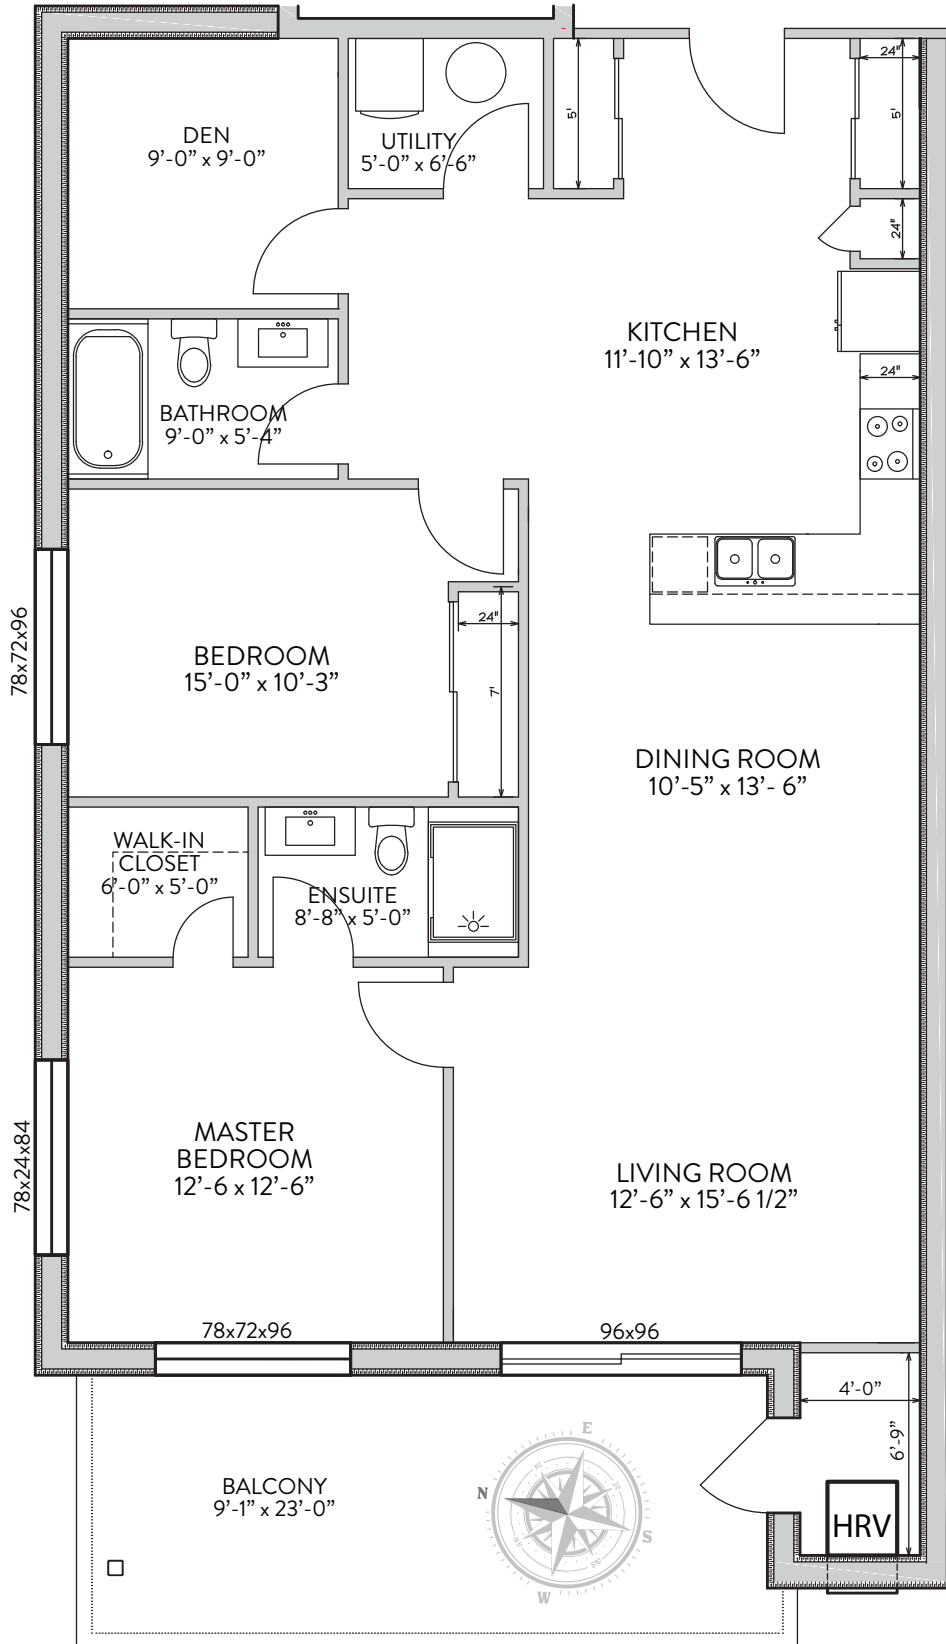

LEVELS 1, 2 & 3 | SUITES 105, 205 & 305 | 1260 SF.

2 BEDROOMS

2 BATHROOMS(ENSUITE)

1 DEN

MODERN CHEF'S KITCHEN

BALCONY 207 SF.

96" X 96" PATIO DOOR

{W} EXPOSURE