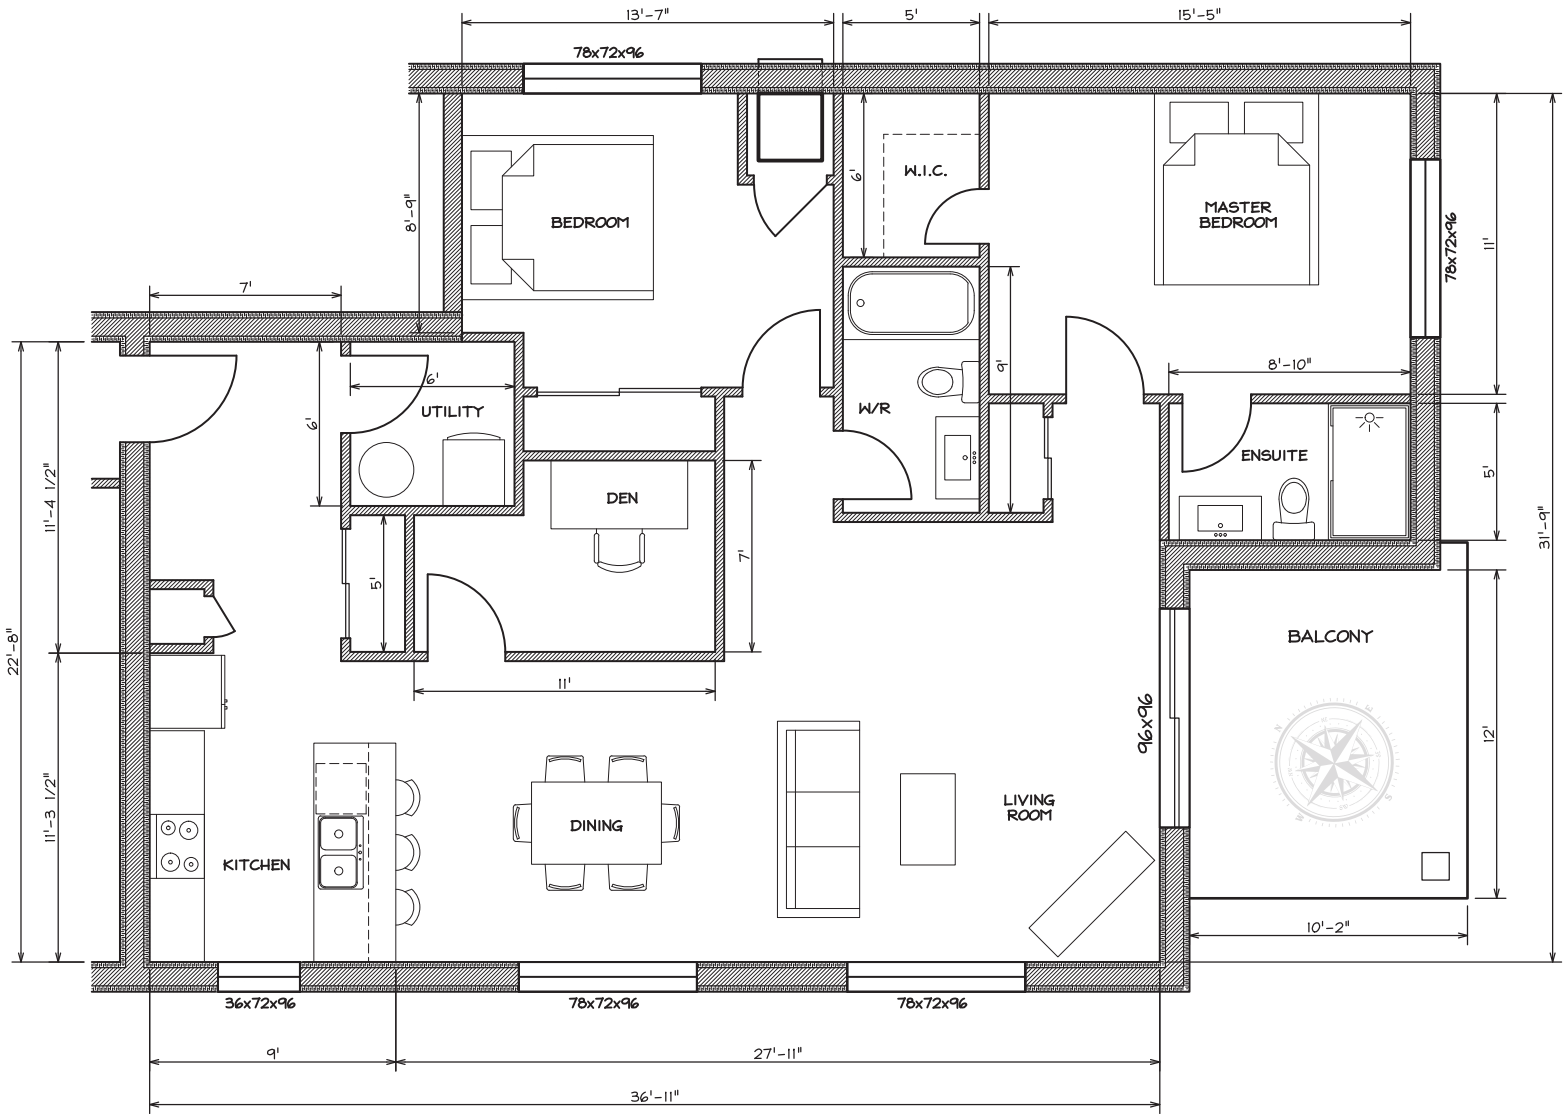

LEVELS 1, 2 & 3 | SUITES 110, 210 & 310 | 1,221 SF.

2 BEDROOMS
2 BATHROOMS(ENSUITE)
1 DEN

MODERN CHEF'S KITCHEN
BALCONY 120 SF.

96" X 96" PATIO DOOR
{SE} EXPOSURE